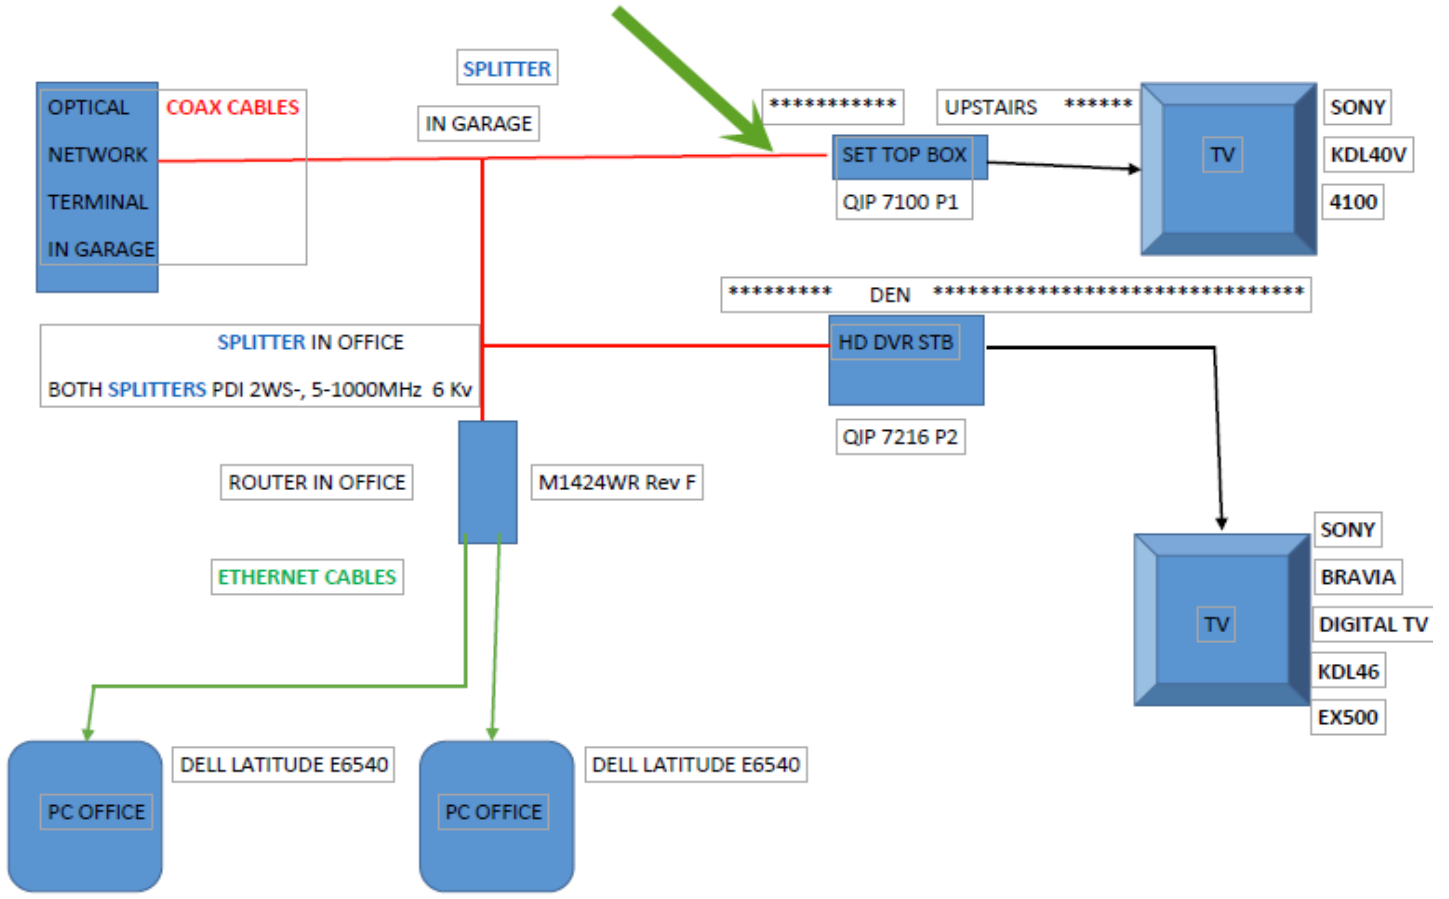

Can I add a PDI 2WS splitter and hook up a WCB3000N to improve WiFi signal UPSTAIRS ?

VERIZON INTERNET AND TV EQUIPMENT LAYOUT
C:\Users\Tom\Documents\VERIZON AND VZW AND 2011 DOWNSTAIRS RENOVATIONS\EQUIPMENT LAYOUT.docx